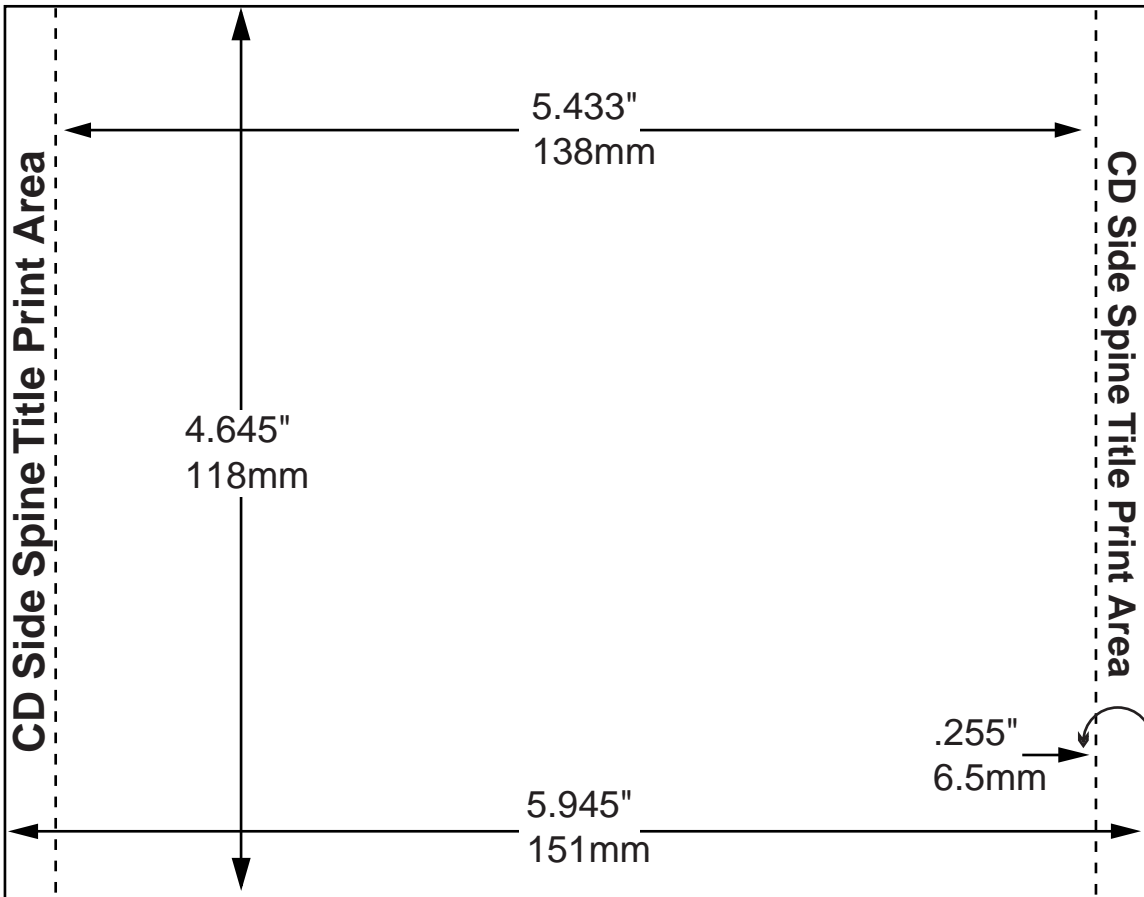

CD TRAY CARD

1/4 Bleed All Around

1/4 Bleed All Around